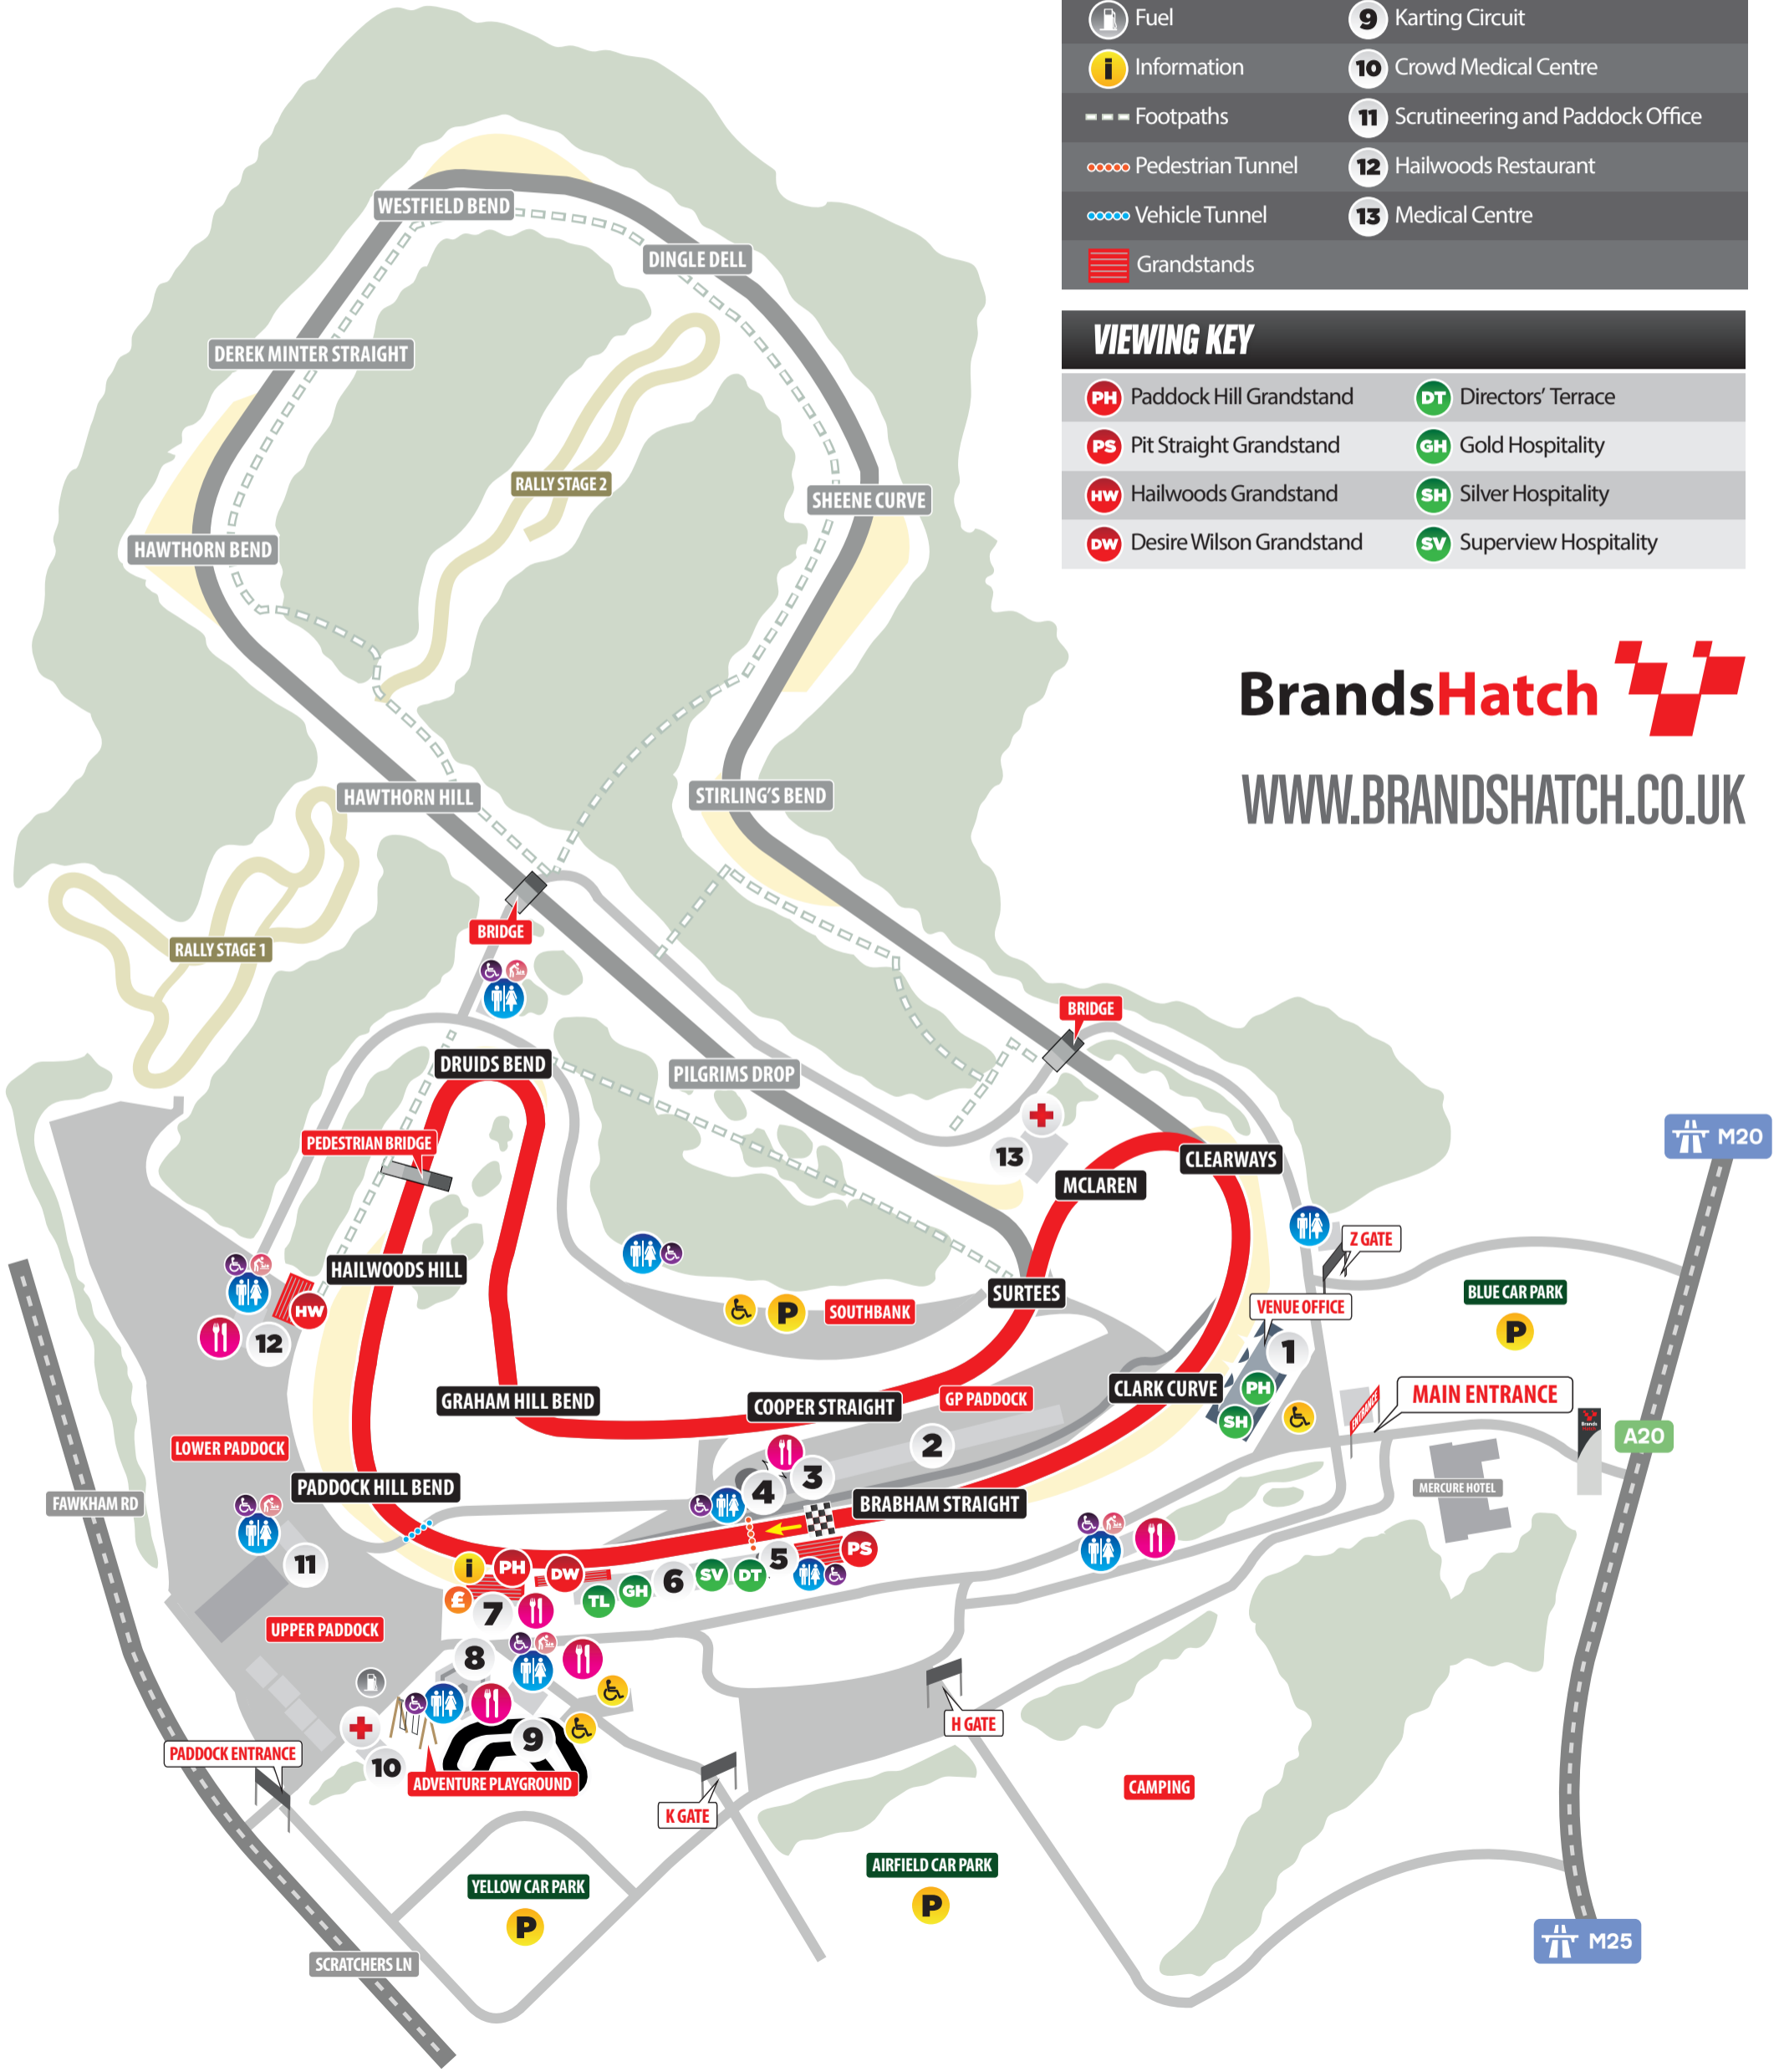

# BRANDS HATCH INDY CIRCUIT

BRANDS HATCH CIRCUIT, FAWKHAM,  
LONGFIELD, KENT DA3 8NG

TEL: 01474 872331

## MAP KEY Not all facilities are available at every event

Parking	MotorSport Vision Centre
Disabled Parking	Pit Garages
Toilets	Media Centre
Disabled Toilets	Race Control
Baby Changing	Directors' Terrace
Food & Drink	Brabham Stewart Hospitality Suites
First Aid	Megastore Shop
Cash Point	Kentagon Restaurant
Fuel	Karting Circuit
Information	Crowd Medical Centre
Footpaths	Scrutineering and Paddock Office
Pedestrian Tunnel	Hailwoods Restaurant
Vehicle Tunnel	Medical Centre
Grandstands	

## VIEWING KEY

Paddock Hill Grandstand	Directors' Terrace
Pit Straight Grandstand	Gold Hospitality
Hailwoods Grandstand	Silver Hospitality
Desire Wilson Grandstand	Superview Hospitality

**BrandsHatch**

[WWW.BRANDSHATCH.CO.UK](http://WWW.BRANDSHATCH.CO.UK)